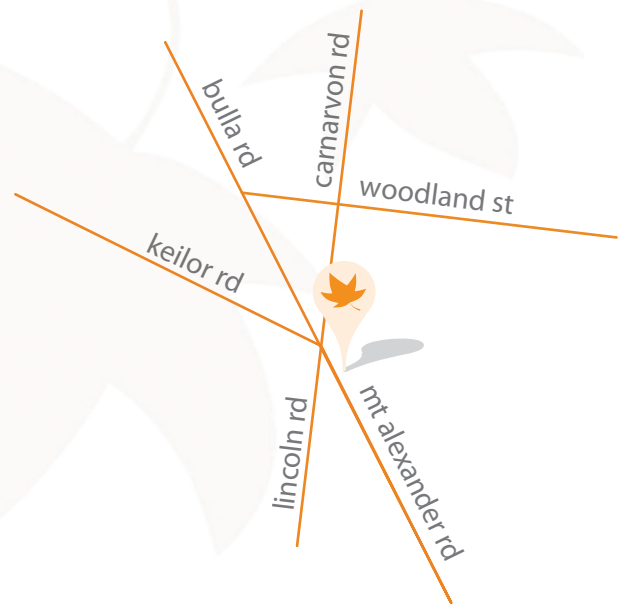

PUNTHILL ESSENDON GRAND

1142 Mt Alexander Road, Essendon VIC 3040

Book now at www.punthill.com.au

Punthill Essendon Grand is located 12 km north of Melbourne's City Centre and only a 10 minute drive from Melbourne Airport.

Situated close to cafes, restaurants, Essendon DFO shopping centre and Melbourne's premier race courses; Flemington and Moonee Valley, Punthill Essendon Grand is an ideal choice for both business executives and leisure travellers.

Punthill Essendon Grand offers sleek Studio, One and Two bedroom apartments, all architecturally designed with contemporary functionality. The property features a fitness room, onsite cafe, resident manager, onsite car parking, guest internet access, conference facilities, BBQ facilities and daily servicing.

Our apartments feature high speed internet access, direct dial phone, fully equipped kitchen, flatscreen TV, complimentary Foxtel, DVD players, hair dryer, full laundry facilities (excluding Studios), ironing facilities and private balcony (excluding Studios).